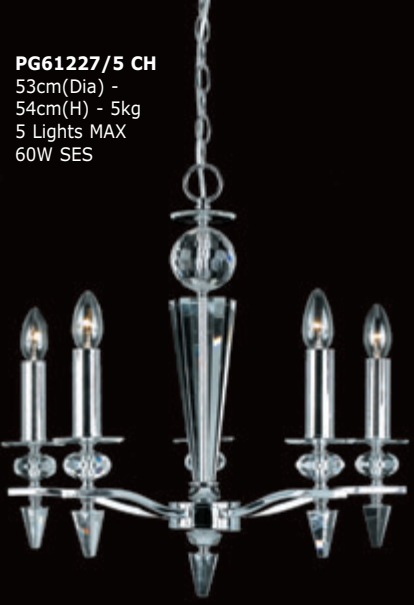

CF04717/4 CG CREAM GOLD
(NOT ILLUSTRATED)
35cm(Dia) - 33cm(H) - 1kg
4 Lights MAX 60W SES

CF04717/2WB CG
CREAM GOLD
(NOT ILLUSTRATED)
29cm(Dia) - 30cm(H)
Projection 11cm
2 Lights MAX 60W SES

CF04716/2WB AB
ANTIQUÉ BRONZE
29cm(Dia) - 30cm(H)
Projection 11cm
2 Lights MAX 60W SES

PG61227/5 CH
53cm(Dia) -
54cm(H) - 5kg
5 Lights MAX
60W SES

PG61233/5 CH
53cm(Dia) -
51cm(H) - 5kg
5 Lights MAX
60W SES

PG61234/5 CH
57cm(Dia) -
59cm(H) - 5.5kg
5 Lights MAX 60W
SES without Shades
5 Lights MAX 40W
SES with Shades