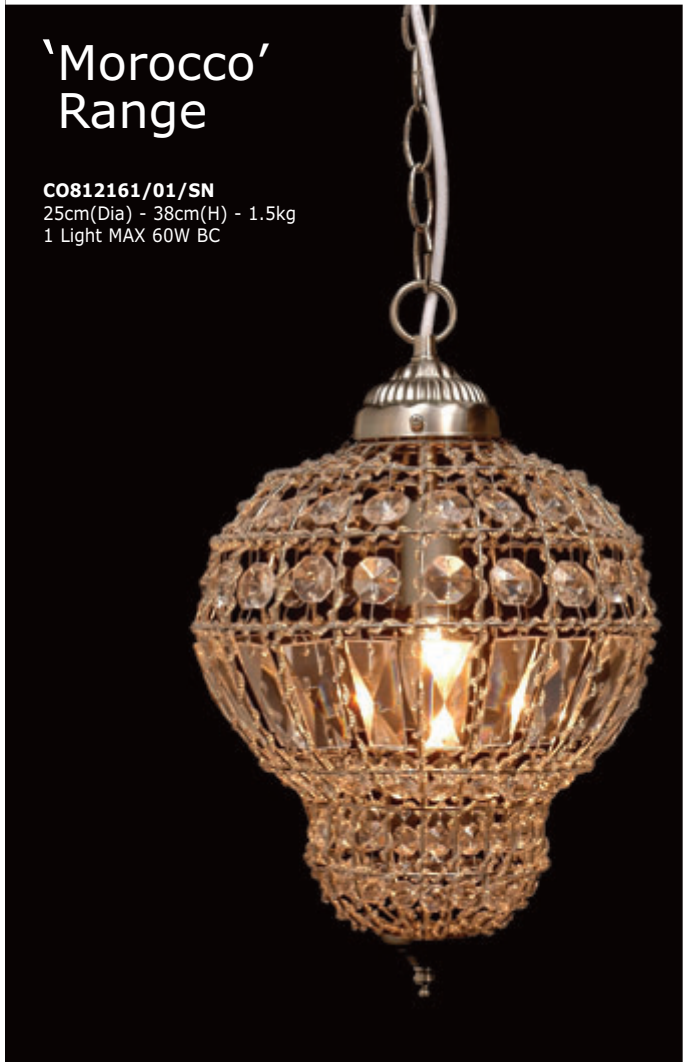

'Morocco' Range

CO812161/01/SN
25cm(Dia) - 38cm(H) - 1.5kg
1 Light MAX 60W BC