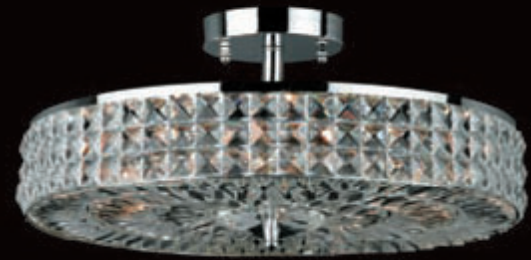

CF09035/4/SF/CH
34cm(Dia) - 19cm(H) - 4kg
4 Lights MAX 40W SES