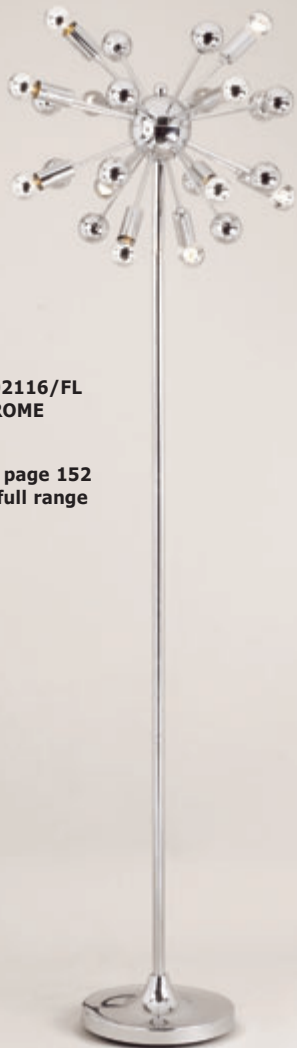

See page 152
for full range

CEH08917/6/TL/CH

'Curzon'

**SMBBF00033/PB +
SMBS00015 SHADE**
140cm(H)
1 Light MAX 60W

TB15155/PB
26cm(Dia) - 38cm(H)
1 Light MAX 60W BC

TB15155/AB
26cm(Dia) - 38cm(H)
1 Light MAX 60W BC