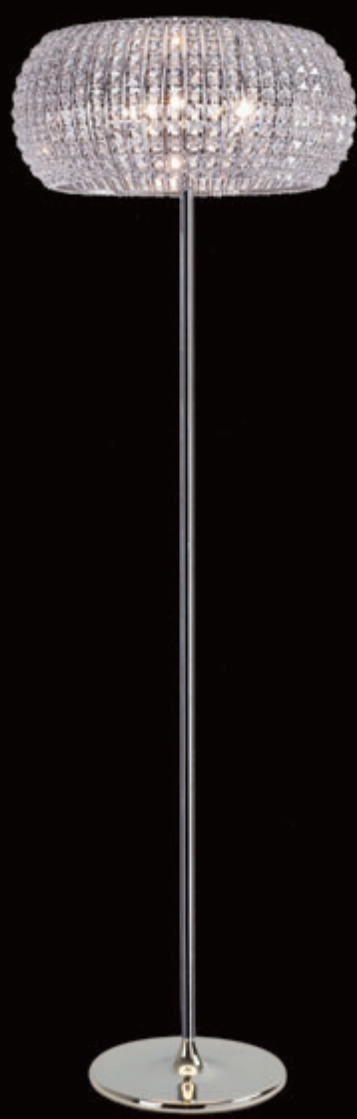

CFH905262/09/CH
53cm(Dia) - 130cm(H) Adjustable - 6kg
9 Lights MAX 40W G9

CFH905262/FL/CH
40cm(Dia) - 153cm(H)
6 Lights MAX 40W G9