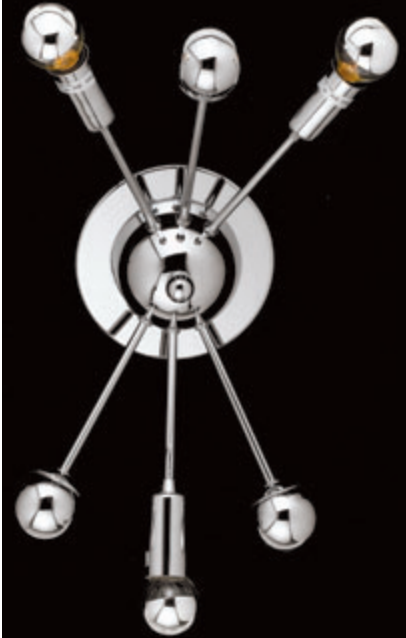

PGH01515/06/CH
60cm(Dia) - 40cm(H) Adjustable
6 Lights MAX 40W G9

**PG02116/6 PL CHROME
(BULBS INCLUDED)**
Supplied as flush or wall light
44cm(Dia) - 21cm(H) - 2kg
6 Lights MAX 40W SES Silver Crown

**PG02116/3WB CHROME
(BULBS INCLUDED)**
23cm(Dia) - 38.5cm(H)
Projection 20.5cm
3 Lights MAX 40W SES Silver Crown

PG02116/20 CHROME (BULBS INCLUDED)
64cm(Dia) - 70cm(H) - 5kg
20 Lights MAX 40W SES Silver Crown

**PG02116/FL
CHROME
(BULBS INCLUDED)**
169cm(H)
12 Lights MAX 40W
SES Silver Crown

**PG02116/6 CHROME
(BULBS INCLUDED)**
36cm(Dia) - 32cm(H) - 2kg
6 Lights MAX 40W SES Silver Crown