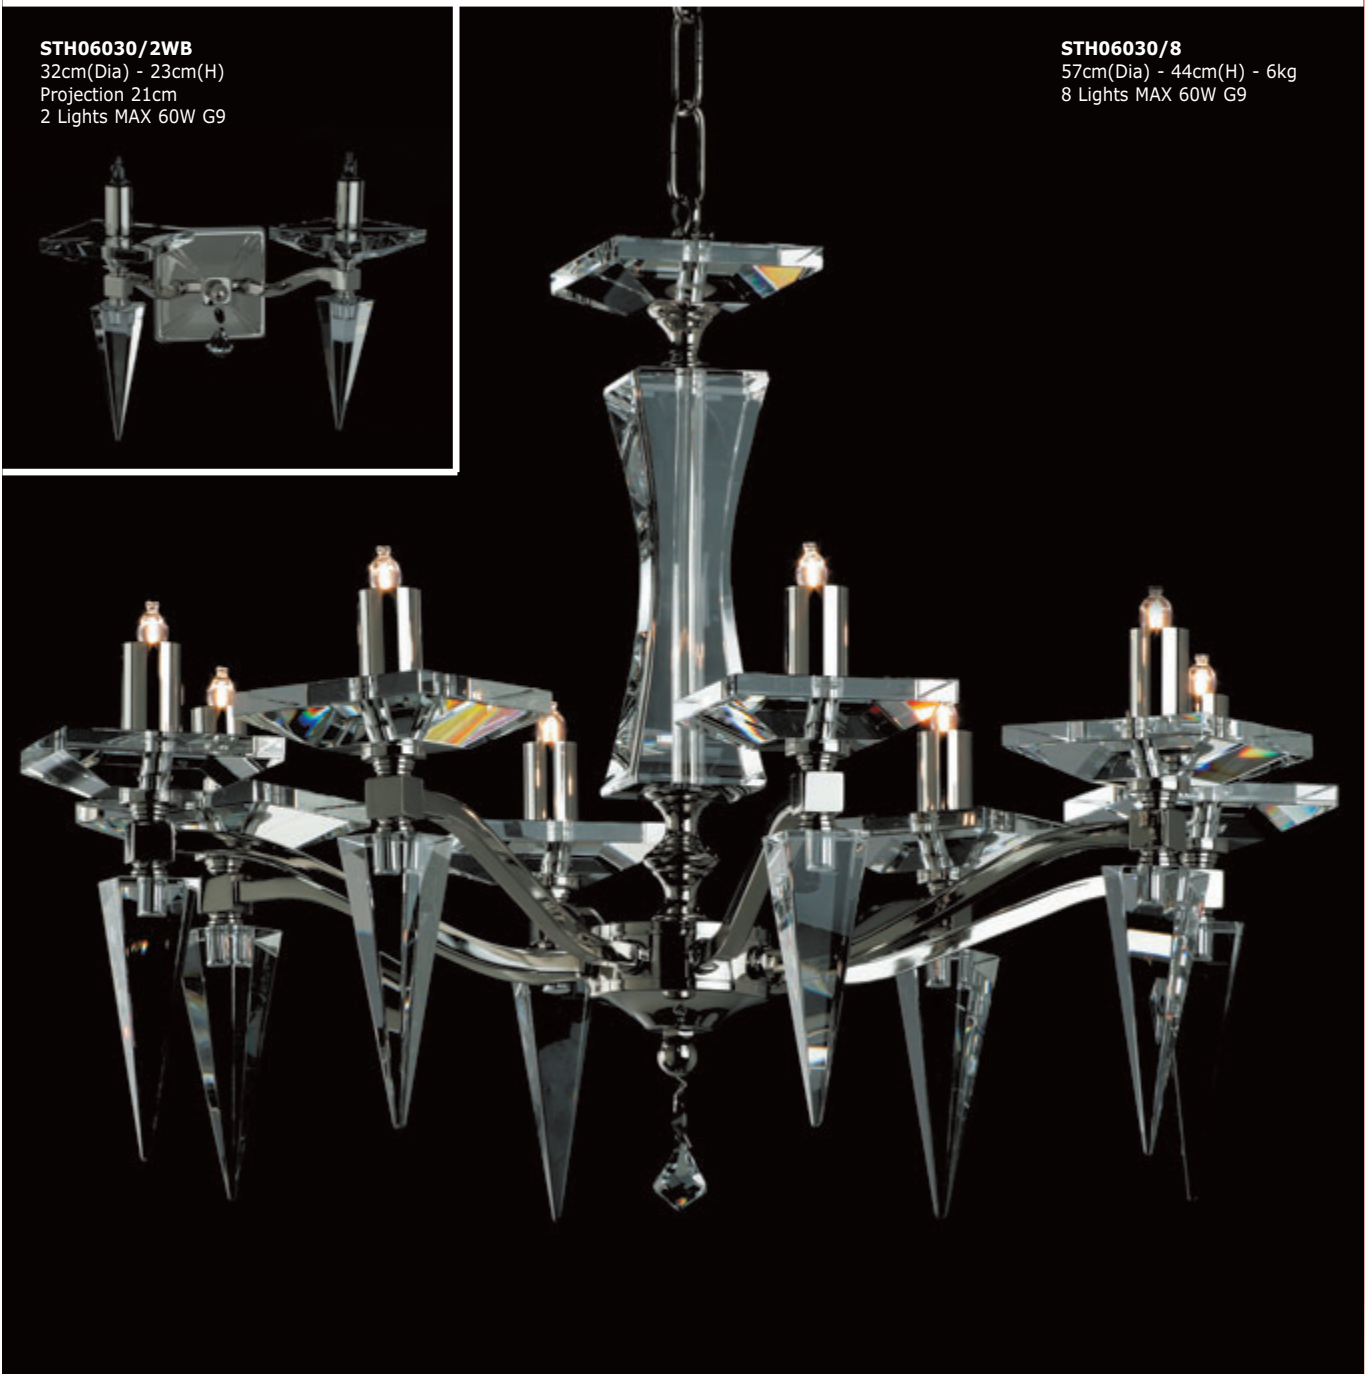

STH06050/4
53cm(Dia) - 40cm(H) - 3kg
4 Lights MAX 60W G9

STH06050/8+4
64cm(Dia) - 45cm(H) - 12kg
12 Lights MAX 60W G9

STH06050/8
(NOT ILLUSTRATED)
64cm(Dia) - 40cm(H) - 6kg
8 Lights MAX 60W G9

STH06090/5
53cm(Dia) - 38cm(H) - 4kg
5 Lights MAX 60W G9

STH05050/4
52cm(Dia) - 39cm(H) - 5kg
4 Lights MAX 60W G9

STH06030/2WB
32cm(Dia) - 23cm(H)
Projection 21cm
2 Lights MAX 60W G9

STH06030/8
57cm(Dia) - 44cm(H) - 6kg
8 Lights MAX 60W G9

The above products are available in Gold Plated (GP) & Nickel (N) finishes