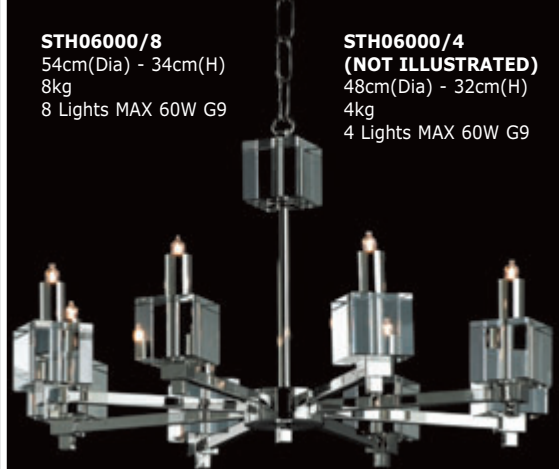

STH06000/4
(NOT ILLUSTRATED)
48cm(Dia) - 32cm(H)
4kg
4 Lights MAX 60W G9

STH06000/8
54cm(Dia) - 34cm(H)
8kg
8 Lights MAX 60W G9