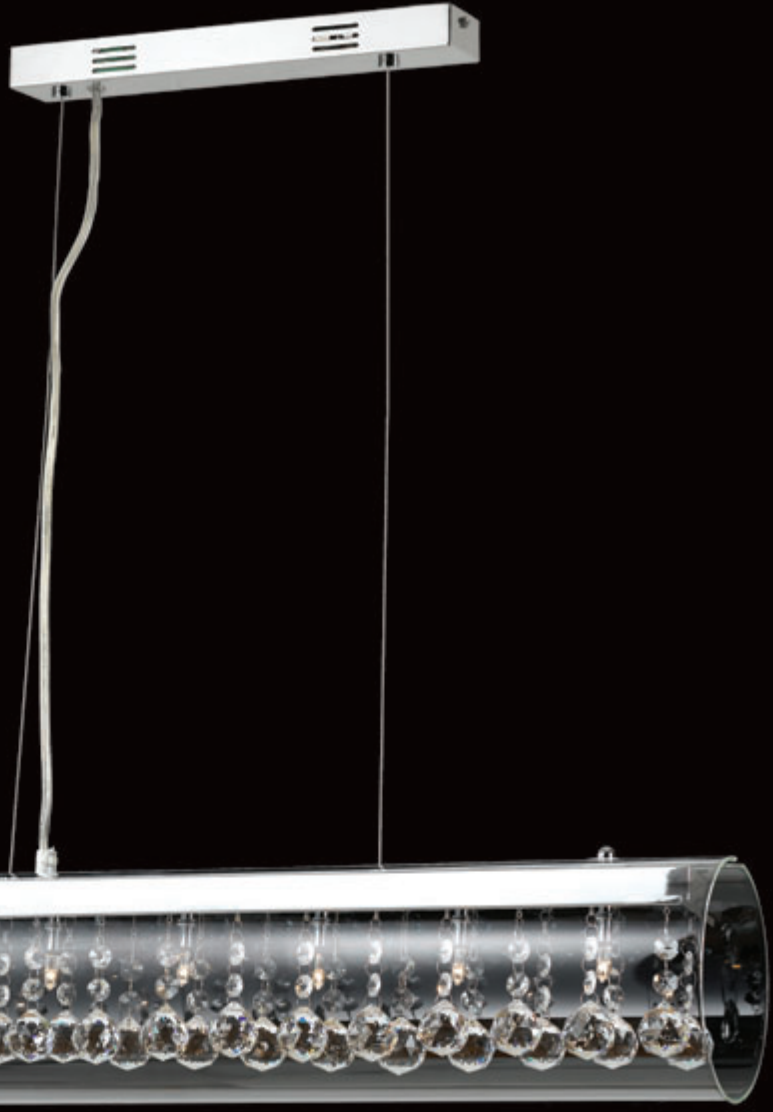

CFH905261/07/CH
70cm(Dia) - 145cm(H) Adjustable
7 Lights MAX 10W G4