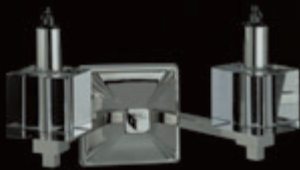

STH06040/2WB
24cm(Dia) - 17cm(H)
Projection 14cm
2 Lights MAX 60W G9

STH06040/4
48cm(Dia) - 32cm(H) - 4kg
4 Lights MAX 60W G9

STH06040/8
(NOT ILLUSTRATED)
54cm(Dia) - 34cm(H) - 8kg
8 Lights MAX 60W G9

STH06000/2WB
24cm(Dia) - 17cm(H)
Projection 14cm
2 Lights MAX 60W G9