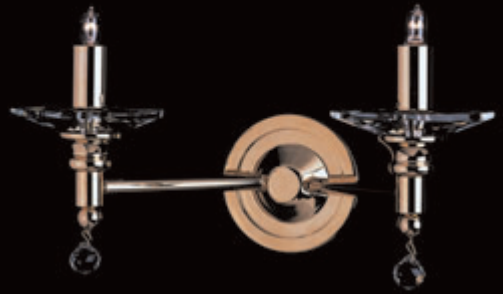

STH03061/2WB
33cm(Dia) - 18cm(H)
Projection 18cm
2 Lights MAX 60W G9