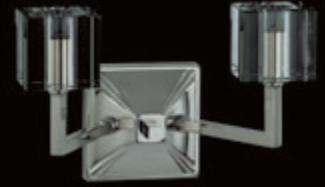

STH06040/2WB
24cm(Dia) - 17cm(H)
Projection 14cm
2 Lights MAX 60W G9