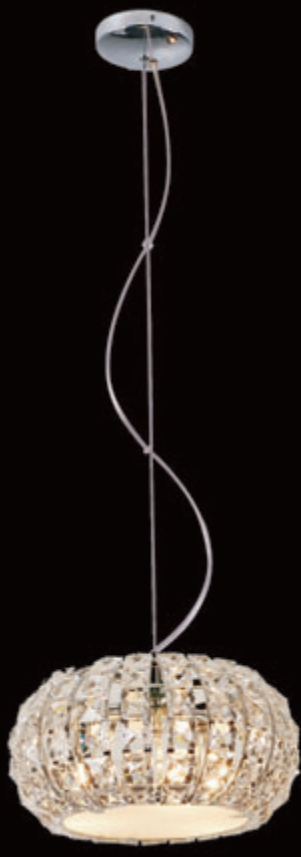

CFH905262/03/PL/CH
24cm(Dia) - 15cm(H)
3 Lights MAX 40W G9

CFH905262/02/WB/CH
25cm(Dia) - 20cm(H)
Projection 15cm
2 Lights MAX 40W G9

CFH905262/06/PL/CH
40cm(Dia) - 15cm(H)
6 Lights MAX 40W G9

CFH905262/09/PL/CH
53cm(Dia) - 15cm(H)
9 Lights MAX 40W G9

CFH905262/TL/CH
24cm(Dia) - 40cm(H)
3 Lights MAX 40W G9

CFH905262/03/CH
24cm(Dia) -
130cm(H) Adjustable - 2kg
3 Lights MAX 40W G9

CFH905262/06/CLR/CH
40cm(Dia) - 130cm(H) Adjustable - 3.6kg
6 Lights MAX 40W G9