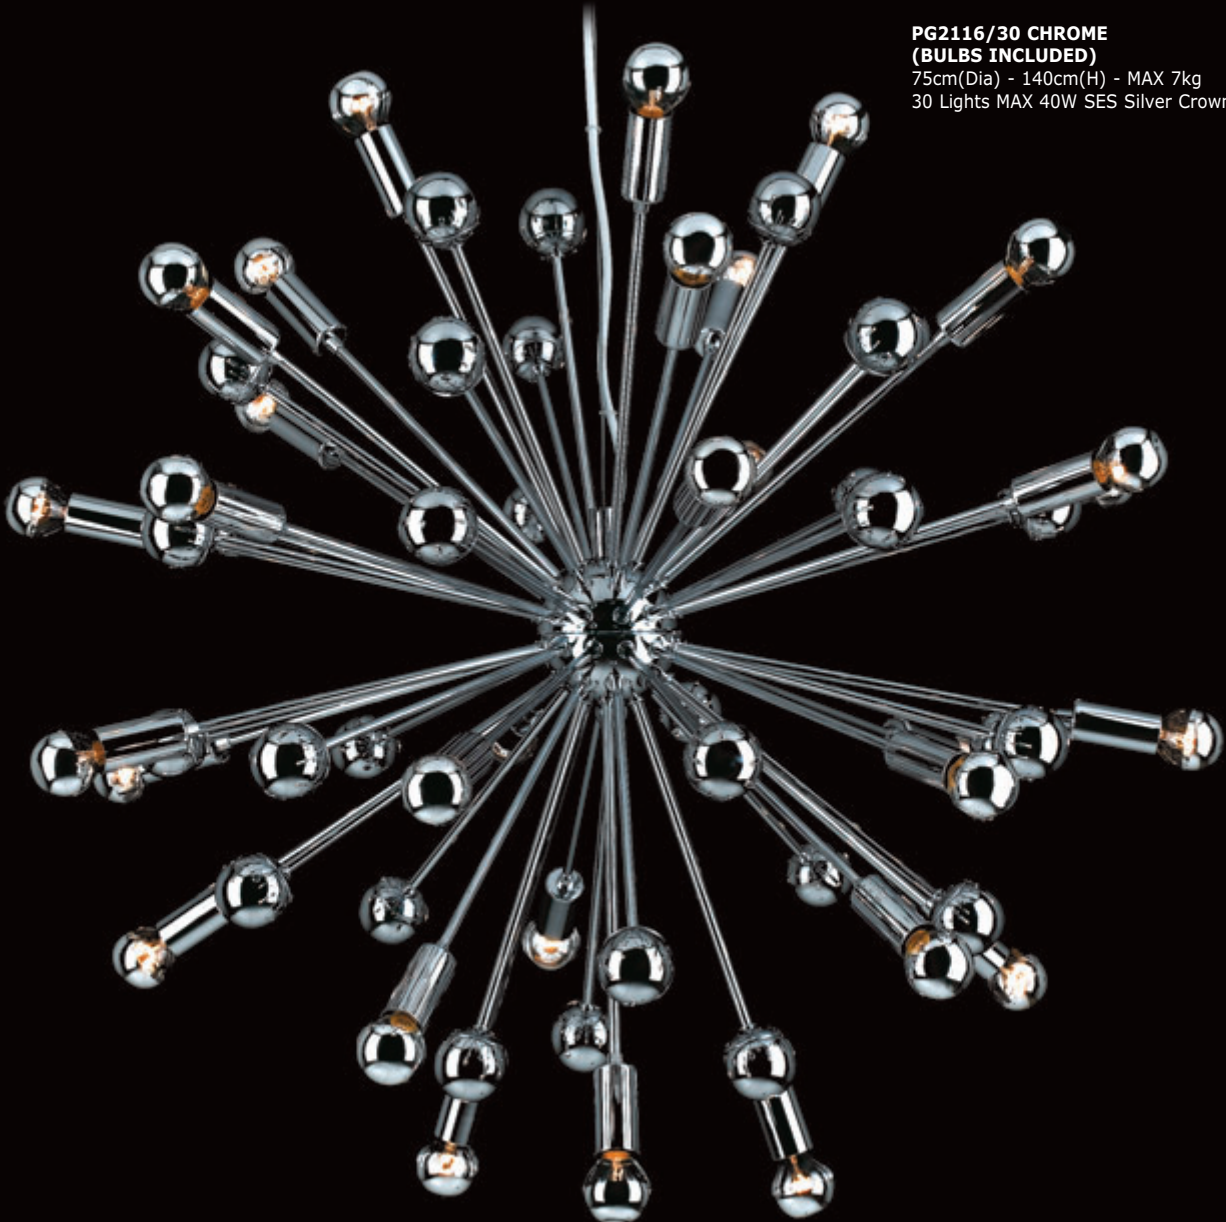

PGH01515/06/CH
60cm(Dia) - 40cm(H) Adjustable
6 Lights MAX 40W G9

**PG02116/6 PL CHROME
(BULBS INCLUDED)**
Supplied as flush or wall light
44cm(Dia) - 21cm(H) - 2kg
6 Lights MAX 40W SES Silver Crown

**PG02116/3WB CHROME
(BULBS INCLUDED)**
23cm(Dia) - 38.5cm(H)
Projection 20.5cm
3 Lights MAX 40W SES Silver Crown

PG02116/20 CHROME (BULBS INCLUDED)
64cm(Dia) - 70cm(H) - 5kg
20 Lights MAX 40W SES Silver Crown

**PG02116/FL
CHROME
(BULBS INCLUDED)**
169cm(H)
12 Lights MAX 40W
SES Silver Crown

**PG02116/6 CHROME
(BULBS INCLUDED)**
36cm(Dia) - 32cm(H) - 2kg
6 Lights MAX 40W SES Silver Crown

**PG02116/12 CHROME
(BULBS INCLUDED)**
56cm(Dia) - 53cm(H) - 3kg
12 Lights MAX 40W SES
Silver Crown

**PG2116/30 CHROME
(BULBS INCLUDED)**
75cm(Dia) - 140cm(H) - MAX 7kg
30 Lights MAX 40W SES Silver Crown