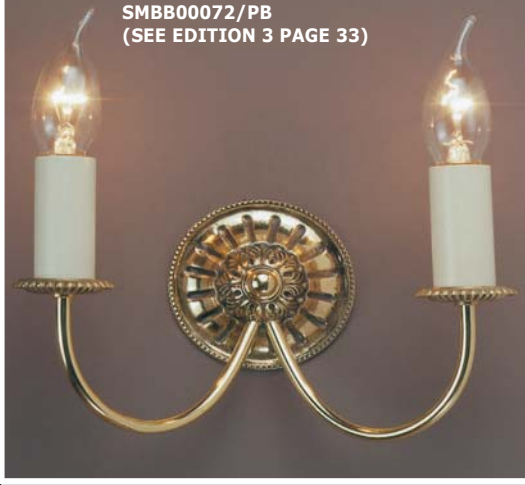

ST005042/2M/CH

40cm(Dia) - 200cm(H) - 27kg
5 Lights MAX 50W G10

ST005042/3M/CH

40cm(Dia) - 300cm(H) - 39kg
5 Lights MAX 50W G10

ST005042/4M/CH

40cm(Dia) - 400cm(H) - 52kg
5 Lights MAX 50W G10

Supplied with GU10 lamps. Also available with LED.
Custom made sizes and finishes available on request.

Halogen Optical Crystal Range

LG012171/06/CH
30cm(Dia)
60cm(Min Drop)
110cm(Max Drop)
8.5kg
6 Lights MAX 40W G9

LG012171/04/CH
22cm(Dia)
45cm(Min Drop)
105cm(Max Drop)
4kg
4 Lights MAX 40W G9

'Solar' Range

SMBB00075/AB
43cm(H) - 52cm(Ø)
5 Lights MAX 60W BC

SMBB00072/PB
(SEE EDITION 3 PAGE 33)

The 'Solar' Range is available in Polished Brass (PB) & Antique Brass (AB).
Shades not included. See EDITION 3 page 138 for shade selection. Max 40W with shades.