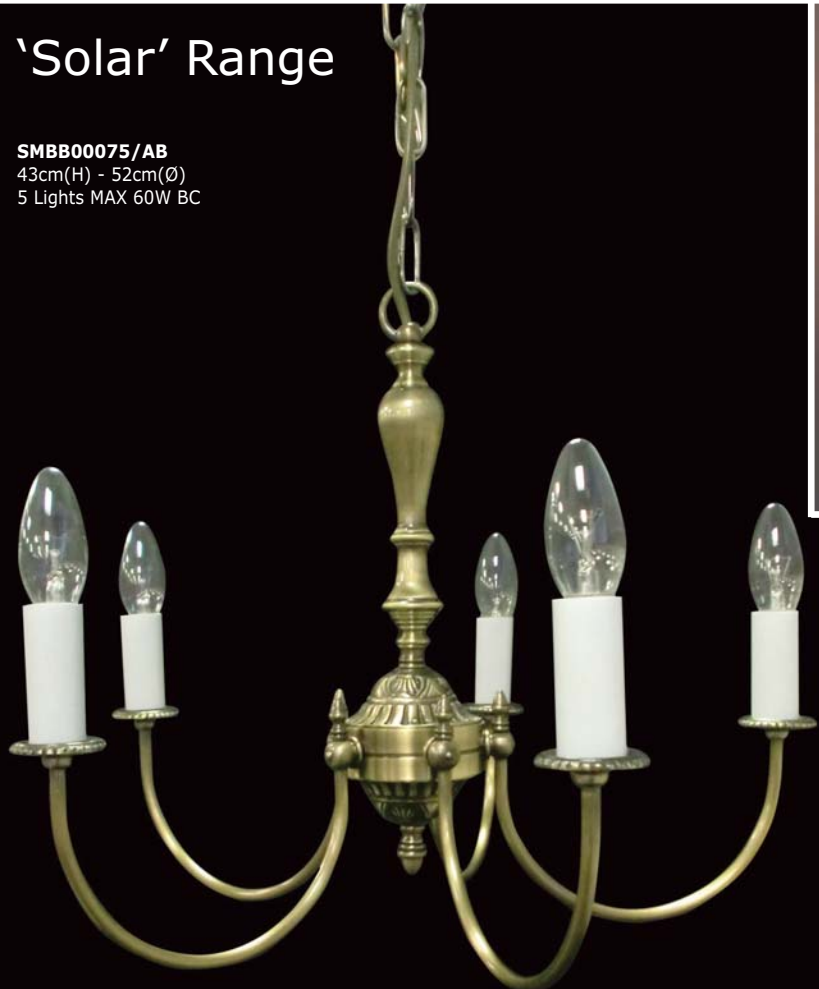

ST005042/2M/CH

40cm(Dia) - 200cm(H) - 27kg
5 Lights MAX 50W G10

ST005042/3M/CH

40cm(Dia) - 300cm(H) - 39kg
5 Lights MAX 50W G10

ST005042/4M/CH

40cm(Dia) - 400cm(H) - 52kg
5 Lights MAX 50W G10

Supplied with GU10 lamps. Also available with LED.
Custom made sizes and finishes available on request.

Halogen Optical Crystal Range

LG012171/06/CH
30cm(Dia)
60cm(Min Drop)
110cm(Max Drop)
8.5kg
6 Lights MAX 40W G9

LG012171/04/CH
22cm(Dia)
45cm(Min Drop)
105cm(Max Drop)
4kg
4 Lights MAX 40W G9

'Solar' Range

SMBB00075/AB
43cm(H) - 52cm(Ø)
5 Lights MAX 60W BC

SMBB00072/PB
(SEE EDITION 3 PAGE 33)

The 'Solar' Range is available in Polished Brass (PB) & Antique Brass (AB).
Shades not included. See EDITION 3 page 138 for shade selection. Max 40W with shades.