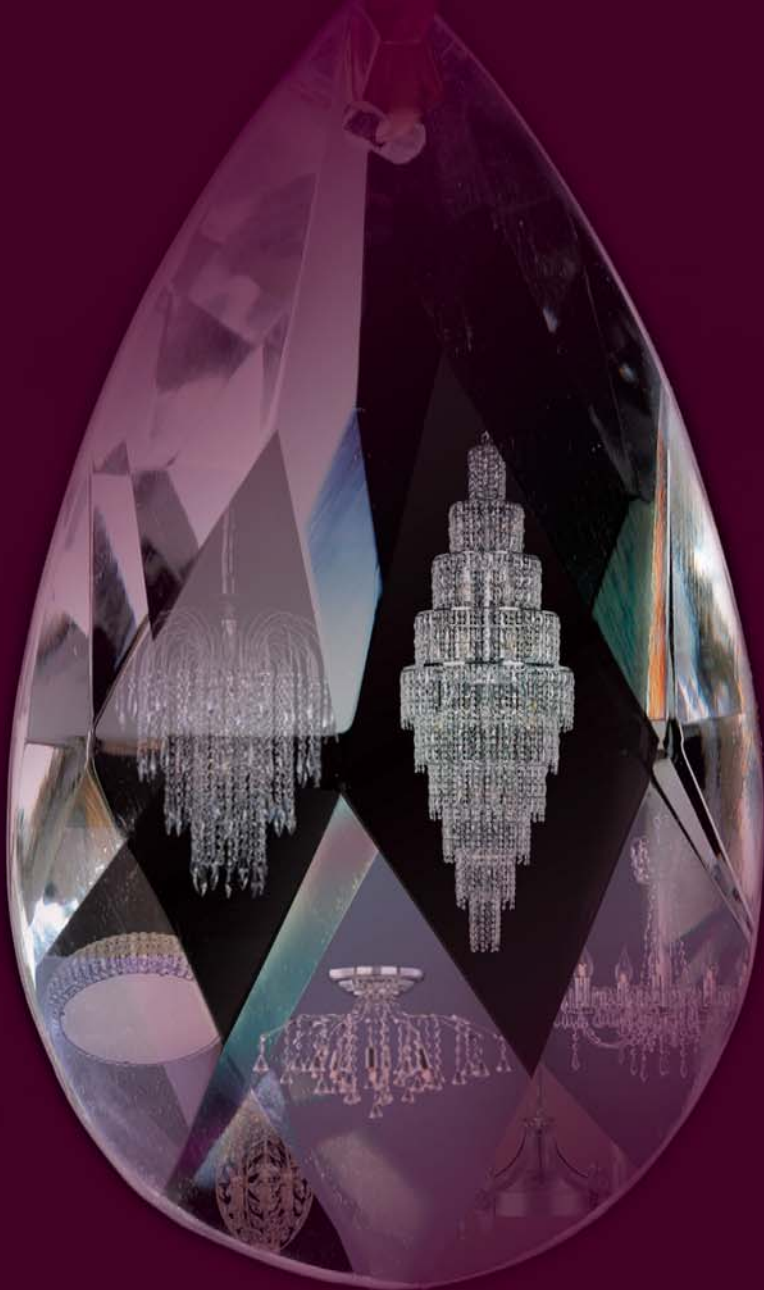

Impex

THE LIGHTING DIRECTORY

EDITION THREE
SUPPLEMENT