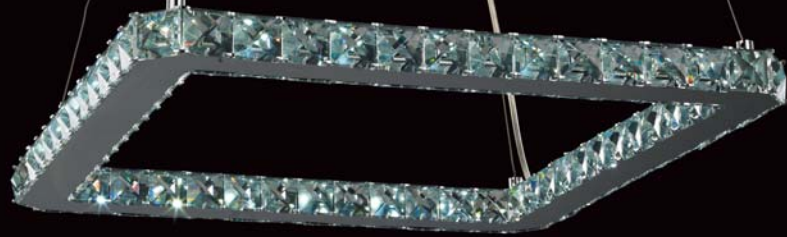

Contemporary Collection Chrome LED & Halogen Pendants

LED011302/24/CH
47cm(Dia) - 120cm(H) - 3.6kg
24 Lights MAX 1W LED

CFH011023/9/PL/CH
48cm(Dia) - 23cm(H) - 5.5kg
9 Lights MAX 20W G4